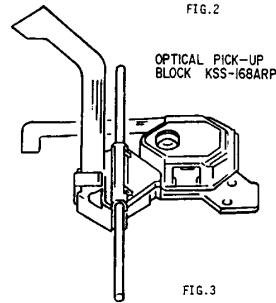

SONY.

Car Stereo Service Bulletin

Model: CDX-R77/R79

No.184

Subject: CD Only Plays When Unit Is Turned
Upside Down

Date: November 19, 1990

Symptom:
(12)

CD only plays when unit is turned upside down.

Solution: If this symptom occurs, replace Driver Transistors Q402 to Q417 and the FOP.

Ref. No.	Description	Part Number
Q402/404/406/408/ 410/412/414/416	Transistor 2SD1624	8-729-808-42
Q403/405/407/409/ 411/413/415/417	Transistor 2SB1124	8-729-820-60
	Optical Pickup KSS-168ARP	8-848-124-11

Compact Disc
CSA-14

Reference: FPR #L1255

PRINTED IN U.S.A.
CSA-141190-2