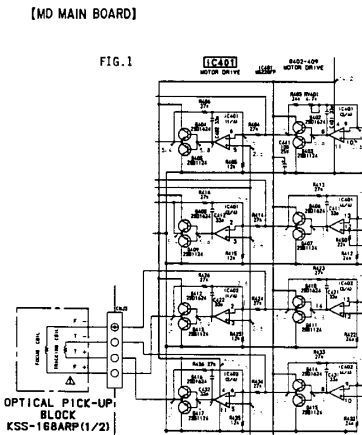

SONY.

Car Stereo Service Bulletin

Model: CDX-R77/R79

No.184

Subject: CD Only Plays When Unit Is Turned
Upside Down

Date: November 19, 1990

Symptom:
(12)

CD only plays when unit is turned upside down.

Solution: If this symptom occurs, replace Driver Transistors Q402 to Q417 and the FOP.

Ref. No.	Description	Part Number
Q402/404/406/408/ 410/412/414/416	Transistor 2SD1624	8-729-808-42
Q403/405/407/409/ 411/413/415/417	Transistor 2SB1124	8-729-820-60
	Optical Pickup KSS-168ARP	8-848-124-11

Compact Disc
CSA-14

Reference: FPR #L1255

PRINTED IN U.S.A.
CSA-141190-2